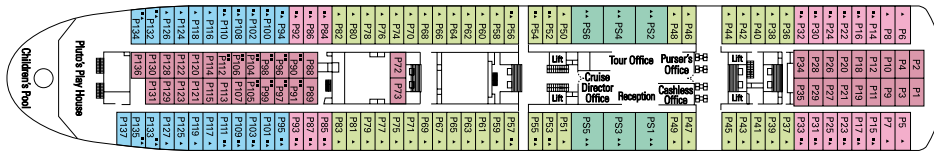

Pools	Seats	Use	Surface (m ²)	Deck
Calypso		Aft pool	644	Pool
Riviera		Pool with sliding roof		Pool

Entertainment	Seats	Use	Surface (m ²)	Deck
Pluto's Play House		Children's playroom	117+65	Premier
Starlight Disco	129	Discotheque, bar	141	Lounge
Shops		Sunglasses, watches & fashion jewellery	28	Lounge
Duty Free Shop		Tobaccos, liquors & snacks	80	Lounge
Photo Shop		Photographer	57	Lounge
Seven Seas Casino	87	Roulette, Blackjack, slot machines	410	Lounge
Boutique		Fashion boutique (men, women, kids)	90	Lounge
Jewelry Shop		Jewellery & de luxe accessories	16	Lounge
Parfumerie		Perfumes & Cosmetics	20	Lounge
Internet Point	4 workstations	Internet Point		Lounge
Library and Card room	48	Library, reading room, game room	44	Pool
Photo Gallery	16	Photo gallery	44	Pool

532 Cabins - 1.492 Guests

Sun Deck

Pool Deck

Lounge Deck

Premier Deck

Continental Deck

Oceanic Deck

Restaurant Deck

Bahamas Deck

Cabin Categories

Cat.	Cabins	Deck
1	Inside with 4 lower beds	Oceanic
2	Inside with 2 lower beds	Bahamas
3	Outside with 2 bunk beds	Bahamas, Restaurant
4	Outside with 2 lower beds	Bahamas, Restaurant
5	Inside with 2 lower beds	Bahamas
6	Inside with 2 lower beds	Oceanic, Continental
7	Inside with 2 lower beds	Premier, Lounge
8	Outside with 2 lower beds	Bahamas, Restaurant, Oceanic, Continental
9	Outside with 2 lower beds	Continental, Premier
10	Outside with 2 lower beds	Premier
11	Mini Suite with 1 double bed	Premier, Lounge
12	Suite with 1 double bed	Premier

- 3rd bed available in Cat. 1-6-7-8-9-10-11-12
- 4th bed available in Cat. 1-6-7-8-9-10-11-12
- 5th bed available in Cat. 8-9-11
- Double bed available from Cat. 6

CABINS TYPES

- ▲ Sofa bed
- 3rd bed is a bunk bed
- 3rd and 4th beds are bunks
- H Cabin for disabled people