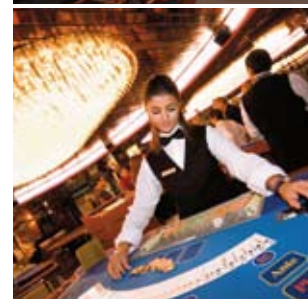

Bars / Lounges	Seats	Use	Surface (m²)	Deck
Junkanoo Club	440	Bar, Live Music	580	Lounge
Blue Riband Bar	63	Piano bar	102	Pool

Outdoor bars	Seats	Use	Surface (m²)	Deck
Calypso Bar	80	Pool bar	170	Pool
Goombay Bar		Indoor pool bar		Pool

SPA, Relax, Sport activities & Entertainment

SPA & Relax	Seats	Use	Surface (m²)	Deck
Beauty Salon & Massage Room		Beauty salon, hairdresser, massage room	32	Pool

Sport activities	Seats	Use	Surface (m²)	Deck
Shuffleboard		Shuffleboard		Lounge
Seasport		Gymnasium, fitness center	42	Pool
Jogging Track		Jogging track		Sun

Pools	Seats	Use	Surface (m²)	Deck
Calypso		Aft pool	644	Pool
Riviera		Pool with sliding roof		Pool

Entertainment	Seats	Use	Surface (m²)	Deck
Pluto's Play House		Children's playroom	117+65	Premier
Starlight Disco	129	Discotheque, bar	141	Lounge
Shops		Sunglasses, watches & fashion jewellery	28	Lounge
Duty Free Shop		Tobaccos, liquors & snacks	80	Lounge
Photo Shop		Photographer	57	Lounge
Seven Seas Casino	87	Roulette, Blackjack, slot machines	410	Lounge
Boutique		Fashion boutique (men, women, kids)	90	Lounge
Jewelry Shop		Jewellery & de luxe accessories	16	Lounge
Parfumerie		Perfumes & Cosmetics	20	Lounge
Internet Point	4 workstations	Internet Point		Lounge
Library and Card room	48	Library, reading room, game room	44	Pool
Photo Gallery	16	Photo gallery	44	Pool