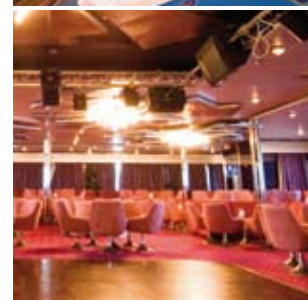

Bars / Lounges	Seats	Use	Surface (m²)	Deck
Junkanoo Club	440	Bar, Live Music	580	Lounge
Blue Riband Bar	63	Piano bar	102	Pool

Outdoor bars	Seats	Use	Surface (m²)	Deck
Calypso Bar	80	Pool bar	170	Pool
Goombay Bar		Indoor pool bar		Pool

SPA, Relax, Sport activities & Entertainment

SPA & Relax	Seats	Use	Surface (m²)	Deck
Beauty Salon & Massage Room		Beauty salon, hairdresser, massage room	32	Pool

Sport activities	Seats	Use	Surface (m²)	Deck
Shuffleboard		Shuffleboard		Lounge
Seasport		Gymnasium, fitness center	42	Pool
Jogging Track		Jogging track		Sun

Pools	Seats	Use	Surface (m²)	Deck
Calypso		Aft pool	644	Pool
Riviera		Pool with sliding roof		Pool

Entertainment	Seats	Use	Surface (m²)	Deck
Pluto's Play House		Children's playroom	117+65	Premier
Starlight Disco	129	Discotheque, bar	141	Lounge
Shops		Sunglasses, watches & fashion jewellery	28	Lounge
Duty Free Shop		Tobaccos, liquors & snacks	80	Lounge
Photo Shop		Photographer	57	Lounge
Seven Seas Casino	87	Roulette, Blackjack, slot machines	410	Lounge
Boutique		Fashion boutique (men, women, kids)	90	Lounge
Jewelry Shop		Jewellery & de luxe accessories	16	Lounge
Parfumerie		Perfumes & Cosmetics	20	Lounge
Internet Point	4 workstations	Internet Point		Lounge
Library and Card room	48	Library, reading room, game room	44	Pool
Photo Gallery	16	Photo gallery	44	Pool