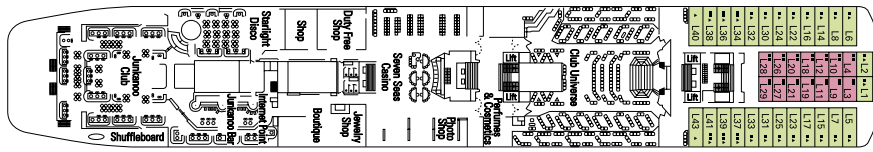

MSC MELODY

Technical characteristics of the ship

Gross tonnage	35.143 tons
Length	204,70 m
Beam	27,35 m
Height	55,65 m
Number of passengers	1.064 (on double basis)
Total cabins	532
Crew	approximate 530 people
Maximum speed	20 knots
Voltage	110/220 Volts
Stabilizers	Yes
Passenger decks	8
Lifts	4
Swimming pools	1 outside, 1 inside / 2 SPA baths
Currency on board	Euro (Mediterranean) - Dollar (Brazil)

Pools	Seats	Use	Surface (m ²)	Deck
Calypso		Aft pool	644	Pool
Riviera		Pool with sliding roof		Pool

Entertainment	Seats	Use	Surface (m ²)	Deck
Pluto's Play House		Children's playroom	117+65	Premier
Starlight Disco	129	Discotheque, bar	141	Lounge
Shops		Sunglasses, watches & fashion jewellery	28	Lounge
Duty Free Shop		Tobaccos, liquors & snacks	80	Lounge
Photo Shop		Photographer	57	Lounge
Seven Seas Casino	87	Roulette, Blackjack, slot machines	410	Lounge
Boutique		Fashion boutique (men, women, kids)	90	Lounge
Jewelry Shop		Jewellery & de luxe accessories	16	Lounge
Parfumerie		Perfumes & Cosmetics	20	Lounge
Internet Point	4 workstations	Internet Point		Lounge
Library and Card room	48	Library, reading room, game room	44	Pool
Photo Gallery	16	Photo gallery	44	Pool

532 Cabins - 1.492 Guests

Sun Deck

Pool Deck

Lounge Deck

Premier Deck

Continental Deck

Oceanic Deck

Restaurant Deck

Bahamas Deck

Cabin Categories

Cat.	Cabins	Deck
1	Inside with 4 lower beds	Oceanic
2	Inside with 2 lower beds	Bahamas
3	Outside with 2 bunk beds	Bahamas, Restaurant
4	Outside with 2 lower beds	Bahamas, Restaurant
5	Inside with 2 lower beds	Bahamas
6	Inside with 2 lower beds	Oceanic, Continental
7	Inside with 2 lower beds	Premier, Lounge
8	Outside with 2 lower beds	Bahamas, Restaurant, Oceanic, Continental
9	Outside with 2 lower beds	Continental, Premier
10	Outside with 2 lower beds	Premier
11	Mini Suite with 1 double bed	Premier, Lounge
12	Suite with 1 double bed	Premier