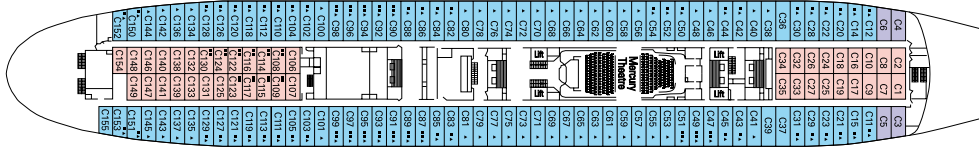

MSC MELODY

Technical characteristics of the ship

Gross tonnage	35.143 tons
Length	204,70 m
Beam	27,35 m
Height	55,65 m
Number of passengers	1.064 (on double basis)
Total cabins	532
Crew	approximate 530 people
Maximum speed	20 knots
Voltage	110/220 Volts
Stabilizers	Yes
Passenger decks	8
Lifts	4
Swimming pools	1 outside, 1 inside / 2 SPA baths
Currency on board	Euro (Mediterranean) - Dollar (Brazil)

Pools	Seats	Use	Surface (m ²)	Deck
Calypso		Aft pool	644	Pool
Riviera		Pool with sliding roof		Pool

Entertainment	Seats	Use	Surface (m ²)	Deck
Pluto's Play House		Children's playroom	117+65	Premier
Starlight Disco	129	Discotheque, bar	141	Lounge
Shops		Sunglasses, watches & fashion jewellery	28	Lounge
Duty Free Shop		Tobaccos, liquors & snacks	80	Lounge
Photo Shop		Photographer	57	Lounge
Seven Seas Casino	87	Roulette, Blackjack, slot machines	410	Lounge
Boutique		Fashion boutique (men, women, kids)	90	Lounge
Jewelry Shop		Jewellery & de luxe accessories	16	Lounge
Parfumerie		Perfumes & Cosmetics	20	Lounge
Internet Point	4 workstations	Internet Point		Lounge
Library and Card room	48	Library, reading room, game room	44	Pool
Photo Gallery	16	Photo gallery	44	Pool

532 Cabins - 1.492 Guests

Sun Deck

Pool Deck

Lounge Deck

Premier Deck

Continental Deck

Oceanic Deck

Restaurant Deck

Bahamas Deck

Cabin Categories

Cat.	Cabins	Deck
1	Inside with 4 lower beds	Oceanic
2	Inside with 2 lower beds	Bahamas
3	Outside with 2 bunk beds	Bahamas, Restaurant
4	Outside with 2 lower beds	Bahamas, Restaurant
5	Inside with 2 lower beds	Bahamas
6	Inside with 2 lower beds	Oceanic, Continental
7	Inside with 2 lower beds	Premier, Lounge
8	Outside with 2 lower beds	Bahamas, Restaurant, Oceanic, Continental
9	Outside with 2 lower beds	Continental, Premier
10	Outside with 2 lower beds	Premier
11	Mini Suite with 1 double bed	Premier, Lounge
12	Suite with 1 double bed	Premier