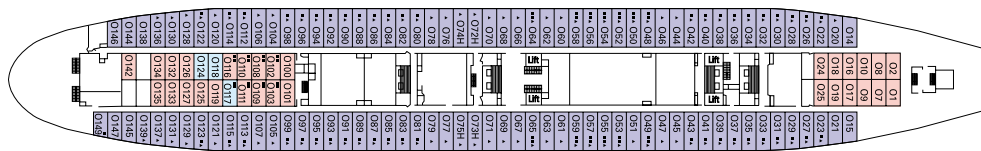

MSC MELODY

Technical characteristics of the ship

Gross tonnage	35.143 tons
Length	204,70 m
Beam	27,35 m
Height	55,65 m
Number of passengers	1.064 (on double basis)
Total cabins	532
Crew	approximate 530 people
Maximum speed	20 knots
Voltage	110/220 Volts
Stabilizers	Yes
Passenger decks	8
Lifts	4
Swimming pools	1 outside, 1 inside / 2 SPA baths
Currency on board	Euro (Mediterranean) - Dollar (Brazil)

Pools	Seats	Use	Surface (m ²)	Deck
Calypso		Aft pool	644	Pool
Riviera		Pool with sliding roof		Pool

Entertainment	Seats	Use	Surface (m ²)	Deck
Pluto's Play House		Children's playroom	117+65	Premier
Starlight Disco	129	Discotheque, bar	141	Lounge
Shops		Sunglasses, watches & fashion jewellery	28	Lounge
Duty Free Shop		Tobaccos, liquors & snacks	80	Lounge
Photo Shop		Photographer	57	Lounge
Seven Seas Casino	87	Roulette, Blackjack, slot machines	410	Lounge
Boutique		Fashion boutique (men, women, kids)	90	Lounge
Jewelry Shop		Jewellery & de luxe accessories	16	Lounge
Parfumerie		Perfumes & Cosmetics	20	Lounge
Internet Point	4 workstations	Internet Point		Lounge
Library and Card room	48	Library, reading room, game room	44	Pool
Photo Gallery	16	Photo gallery	44	Pool

532 Cabins - 1.492 Guests

Sun Deck

Pool Deck

Lounge Deck

Premier Deck

Continental Deck

Oceanic Deck

Restaurant Deck

Bahamas Deck

Cabin Categories

Cat.	Cabins	Deck
1	Inside with 4 lower beds	Oceanic
2	Inside with 2 lower beds	Bahamas
3	Outside with 2 bunk beds	Bahamas, Restaurant
4	Outside with 2 lower beds	Bahamas, Restaurant
5	Inside with 2 lower beds	Bahamas
6	Inside with 2 lower beds	Oceanic, Continental
7	Inside with 2 lower beds	Premier, Lounge
8	Outside with 2 lower beds	Bahamas, Restaurant, Oceanic, Continental
9	Outside with 2 lower beds	Continental, Premier
10	Outside with 2 lower beds	Premier
11	Mini Suite with 1 double bed	Premier, Lounge
12	Suite with 1 double bed	Premier