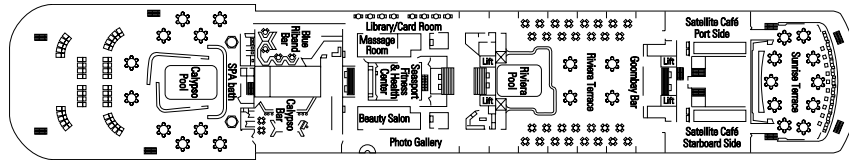

Lounge Deck