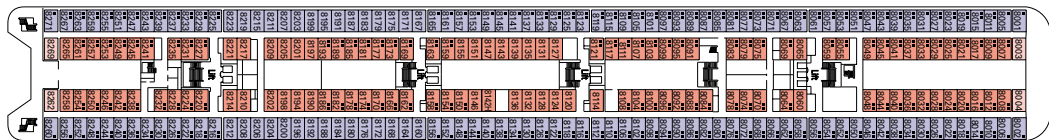

777 Cabins - 2.087 Guests

Deck Games
Schubert Deck 13

Bizet
Deck 12

Debussy
Deck 11

Sibelius
Deck 10

Tchaikovski
Deck 9

Bach
Deck 8

Brahms
Deck 7

Mozart
Deck 6

Beethoven
Deck 5

Cabin Categories

Cat.	Cabins	Deck
1	Inside with 2 lower beds	7 Brahms
2	Inside with 2 lower beds	7 Brahms
3	Inside with 2 lower beds	8 Bach
4	Inside with 2 lower beds	9 Tchaikovski
5	Inside with 2 lower beds	10 Sibelius
6*	Outside with 2 lower beds	7 Brahms, 8 Bach, 9 Tchaikovski, 10 Sibelius
7	Outside with 2 lower beds	7 Brahms
8	Outside with 2 lower beds	8 Bach
9	Outside with 2 lower beds	9 Tchaikovski
10	Outside with 2 lower beds	9 Tchaikovski, 10 Sibelius
11	Suite with balcony, 1 double bed	10 Sibelius, 12 Bizet

CABINS TYPES

- ▲ Sofa bed
- 3rd bed is a bunk bed
- 3rd and 4th beds are bunks
- Y Connecting cabins
- H Cabin for disabled people
- F.C. Family Cabin

The above data and descriptions are subject to change and will be verified at time of booking.

MSC
CRUISES

MSC SINFONIA

Technical characteristics of the ship

Gross tonnage	58.625 tons
Length	251,25 m
Beam	28,8 m
Height	54 m
Number of passengers	1.554 (on double basis)
Total cabins	777
Crew	approximate 700 people
Maximum speed	21,7 knots
Voltage	110/220 Volts
Stabilizers	Yes
Passenger decks	9
Lifts	9
Swimming pools	2 for adults and children / 2 SPA baths
Currency on board	Euro (Mediterranean) - Dollar (South Africa)