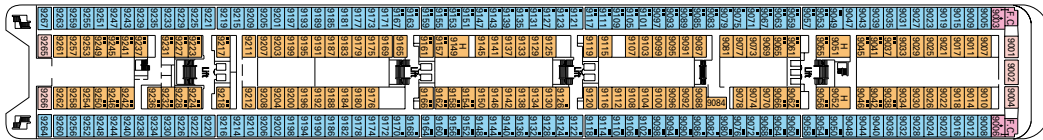

777 Cabins - 2.087 Guests

Deck Games
Schubert Deck 13

Bizet
Deck 12

Debussy
Deck 11

Sibelius
Deck 10

Tchaikovski
Deck 9

Bach
Deck 8

Brahms
Deck 7

Mozart
Deck 6

Beethoven
Deck 5

Cabin Categories

Cat.	Cabins	Deck
1	Inside with 2 lower beds	7 Brahms
2	Inside with 2 lower beds	7 Brahms
3	Inside with 2 lower beds	8 Bach
4	Inside with 2 lower beds	9 Tchaikovski
5	Inside with 2 lower beds	10 Sibelius
6*	Outside with 2 lower beds	7 Brahms, 8 Bach, 9 Tchaikovski, 10 Sibelius
7	Outside with 2 lower beds	7 Brahms
8	Outside with 2 lower beds	8 Bach
9	Outside with 2 lower beds	9 Tchaikovski
10	Outside with 2 lower beds	9 Tchaikovski, 10 Sibelius
11	Suite with balcony, 1 double bed	10 Sibelius, 12 Bizet

CABINS TYPES

- ▲ Sofa bed
- 3rd bed is a bunk bed
- 3rd and 4th beds are bunks
- Y Connecting cabins
- H Cabin for disabled people
- F.C. Family Cabin

The above data and descriptions are subject to change and will be verified at time of booking.

MSC
CRUISES

MSC SINFONIA

Technical characteristics of the ship

Gross tonnage	58.625 tons
Length	251,25 m
Beam	28,8 m
Height	54 m
Number of passengers	1.554 (on double basis)
Total cabins	777
Crew	approximate 700 people
Maximum speed	21,7 knots
Voltage	110/220 Volts
Stabilizers	Yes
Passenger decks	9
Lifts	9
Swimming pools	2 for adults and children / 2 SPA baths
Currency on board	Euro (Mediterranean) - Dollar (South Africa)