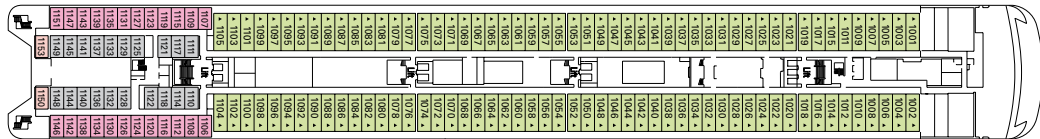

777 Cabins - 2.087 Guests

Deck Games
Schubert Deck 13

Bizet
Deck 12

Debussy
Deck 11

Sibelius
Deck 10

Tchaikovski
Deck 9

Bach
Deck 8

Brahms
Deck 7

Mozart
Deck 6

Beethoven
Deck 5

Cabin Categories

Cat.	Cabins	Deck
1	Inside with 2 lower beds	7 Brahms
2	Inside with 2 lower beds	7 Brahms
3	Inside with 2 lower beds	8 Bach
4	Inside with 2 lower beds	9 Tchaikovski
5	Inside with 2 lower beds	10 Sibelius
6*	Outside with 2 lower beds	7 Brahms, 8 Bach, 9 Tchaikovski, 10 Sibelius
7	Outside with 2 lower beds	7 Brahms
8	Outside with 2 lower beds	8 Bach
9	Outside with 2 lower beds	9 Tchaikovski
10	Outside with 2 lower beds	9 Tchaikovski, 10 Sibelius
11	Suite with balcony, 1 double bed	10 Sibelius, 12 Bizet

CABINS TYPES

- ▲ Sofa bed
- 3rd bed is a bunk bed
- 3rd and 4th beds are bunks
- Y Connecting cabins
- H Cabin for disabled people
- F.C. Family Cabin

The above data and descriptions are subject to change and will be verified at time of booking.

MSC
CRUISES

MSC SINFONIA

Technical characteristics of the ship

Gross tonnage	58.625 tons
Length	251,25 m
Beam	28,8 m
Height	54 m
Number of passengers	1.554 (on double basis)
Total cabins	777
Crew	approximate 700 people
Maximum speed	21,7 knots
Voltage	110/220 Volts
Stabilizers	Yes
Passenger decks	9
Lifts	9
Swimming pools	2 for adults and children / 2 SPA baths
Currency on board	Euro (Mediterranean) - Dollar (South Africa)