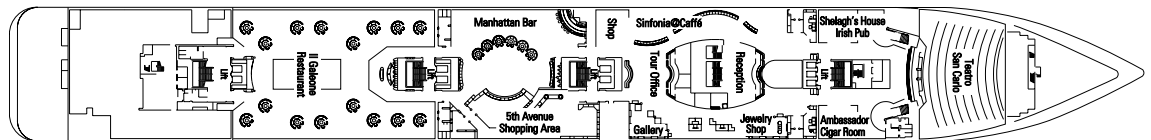

Mozart
Deck 6

Beethoven
Deck 5

Cabin Categories

Cat.	Cabins	Deck
1	Inside with 2 lower beds	7 Brahms
2	Inside with 2 lower beds	7 Brahms
3	Inside with 2 lower beds	8 Bach
4	Inside with 2 lower beds	9 Tchaikovski
5	Inside with 2 lower beds	10 Sibelius
6*	Outside with 2 lower beds	7 Brahms, 8 Bach, 9 Tchaikovski, 10 Sibelius
7	Outside with 2 lower beds	7 Brahms
8	Outside with 2 lower beds	8 Bach
9	Outside with 2 lower beds	9 Tchaikovski
10	Outside with 2 lower beds	9 Tchaikovski, 10 Sibelius
11	Suite with balcony, 1 double bed	10 Sibelius, 12 Bizet

MSC
CRUISES

MSC SINFONIA

Technical characteristics of the ship

Gross tonnage	58.625 tons
Length	251,25 m
Beam	28,8 m
Height	54 m
Number of passengers	1.554 (on double basis)
Total cabins	777
Crew	approximate 700 people
Maximum speed	21,7 knots
Voltage	110/220 Volts
Stabilizers	Yes
Passenger decks	9
Lifts	9
Swimming pools	2 for adults and children / 2 SPA baths
Currency on board	Euro (Mediterranean) - Dollar (South Africa)