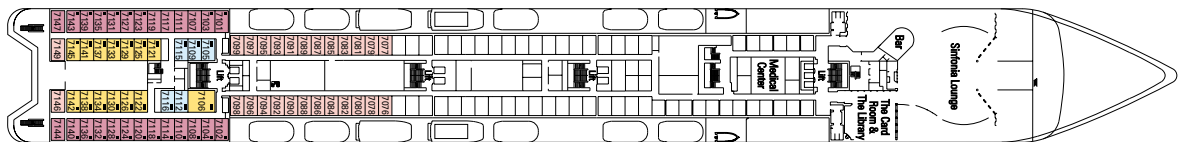

777 Cabins - 2.087 Guests

Deck Games
Schubert Deck 13

Bizet
Deck 12

Debussy
Deck 11

Sibelius
Deck 10

Tchaikovski
Deck 9

Bach
Deck 8

Brahms
Deck 7

Mozart
Deck 6

Beethoven
Deck 5

Cabin Categories

Cat.	Cabins	Deck
1	Inside with 2 lower beds	7 Brahms
2	Inside with 2 lower beds	7 Brahms
3	Inside with 2 lower beds	8 Bach
4	Inside with 2 lower beds	9 Tchaikovski
5	Inside with 2 lower beds	10 Sibelius
6*	Outside with 2 lower beds	7 Brahms, 8 Bach, 9 Tchaikovski, 10 Sibelius
7	Outside with 2 lower beds	7 Brahms
8	Outside with 2 lower beds	8 Bach
9	Outside with 2 lower beds	9 Tchaikovski
10	Outside with 2 lower beds	9 Tchaikovski, 10 Sibelius
11	Suite with balcony, 1 double bed	10 Sibelius, 12 Bizet

MSC
CRUISES

MSC SINFONIA

Technical characteristics of the ship

Gross tonnage	58.625 tons
Length	251,25 m
Beam	28,8 m
Height	54 m
Number of passengers	1.554 (on double basis)
Total cabins	777
Crew	approximate 700 people
Maximum speed	21,7 knots
Voltage	110/220 Volts
Stabilizers	Yes
Passenger decks	9
Lifts	9
Swimming pools	2 for adults and children / 2 SPA baths
Currency on board	Euro (Mediterranean) - Dollar (South Africa)